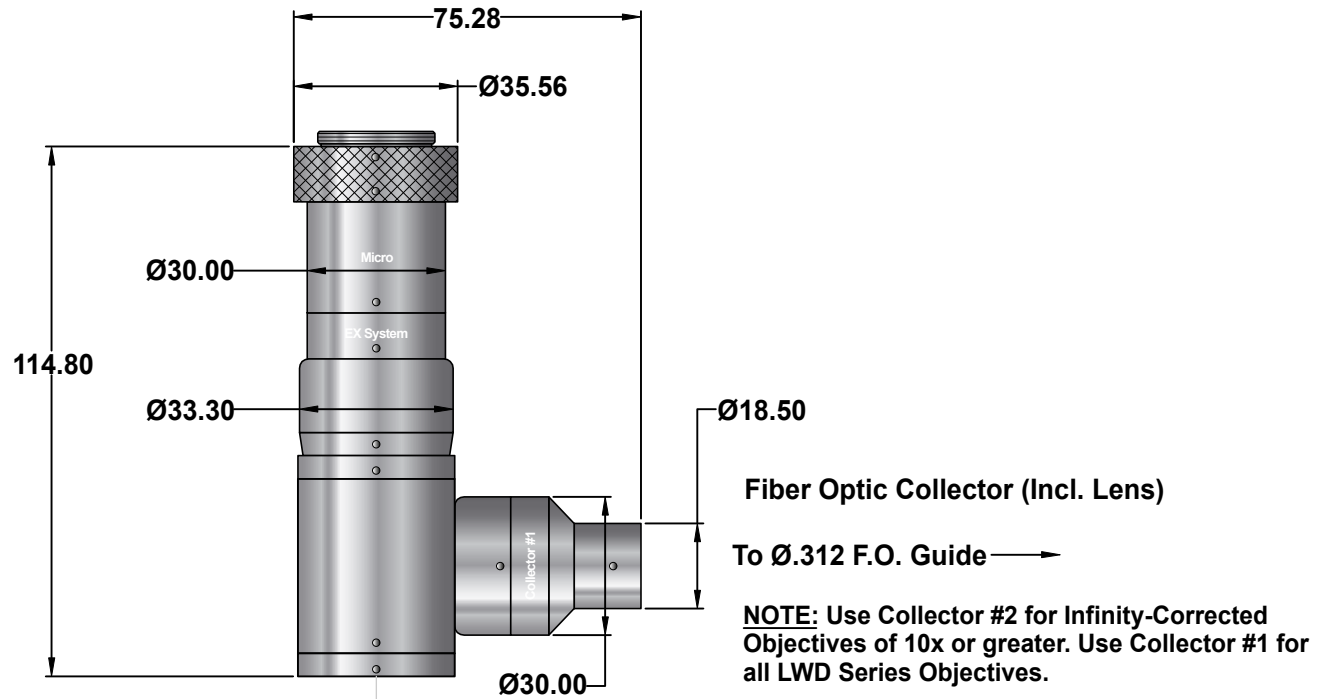

PROXIMITY SERIES: InfiniTube-EX™

This drawing is for informational purposes only.
No other rights or privileges are granted or implied.

InfiniTube-EX™ Micro Configuration

This drawing is for informational purposes only.
No other rights or privileges are granted or implied.

InfiniTube-EX™ Macro Configuration

This drawing is for informational purposes only.
No other rights or privileges are granted or implied.

InfiniTube-EX™ Micro Configuration

Objectives