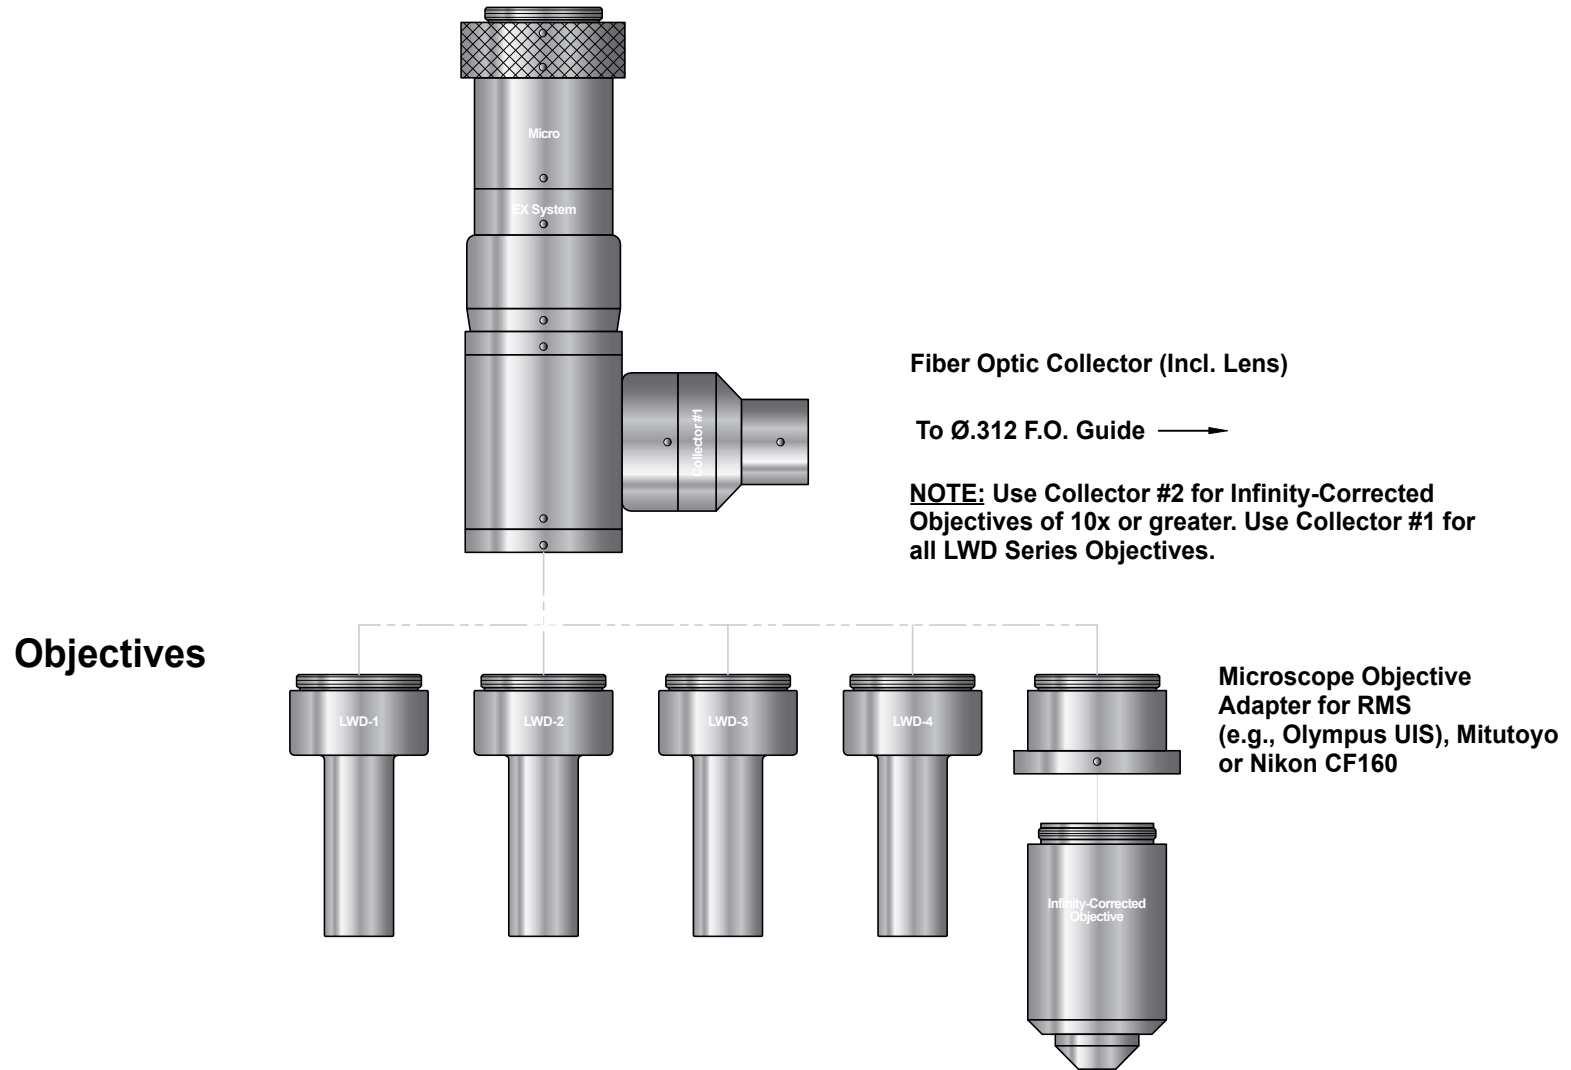

PROXIMITY SERIES: InfiniTube-EX™

This drawing is for informational purposes only.
No other rights or privileges are granted or implied.

InfiniTube-EX™ Micro Configuration

This drawing is for informational purposes only.
No other rights or privileges are granted or implied.

InfiniTube-EX™ Macro Configuration

This drawing is for informational purposes only.
No other rights or privileges are granted or implied.

InfiniTube-EX™ Micro Configuration

Objectives