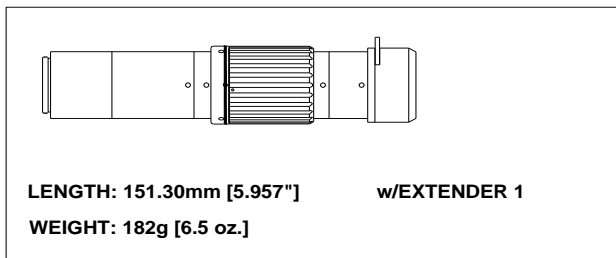

InfiniProbe™ MS Variable Magnification Lens Macro System

Suggested List Prices

Effective: December 01, 2022

InfiniProbe MS VARIABLE MAGNIFICATION LENS MACRO SYSTEM

InfiniProbe MS

490101 InfiniProbe MS with Extenders 1 and 2 and built-in Filter Holder $ 2,415.00

Note: The InfiniProbe MS focuses from infinity to as close as 16mm and from 0 to up to 4x.

Note: For industrial purposes, the InfiniProbe MS can be supplied without Iris control (set to a selected aperture) or with a probe tip construction that allows ring lights or other illuminating devices to be attached to its front. We will be pleased to quote on these variants.

Accessories

670905	CS-Mount Spacer (C5). Needed for CS-mount cameras only.	$ 35.00
990170	Small Mounting Clamp	105.00
991103	Retainer for Filter Holder (19-20mm diameter filters)	30.00

Prices and specifications are FOB Centennial, CO and are subject to change without notice.
InfiniProbe is a trademark of INFINITY PHOTO-OPTICAL COMPANY.

Patent pending.