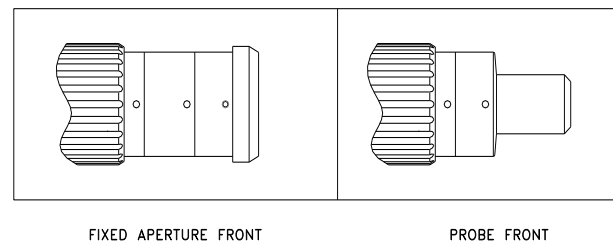

InfiniProbe™ MS Variable Magnification Lens Macro System

Suggested List Prices

Effective: December 01, 2022

InfiniProbe MS VARIABLE MAGNIFICATION LENS MACRO SYSTEM

InfiniProbe MS

490101 InfiniProbe MS with Extenders 1 and 2 and built-in Filter Holder $ 2,415.00

Note: The InfiniProbe MS focuses from infinity to as close as 16mm and from 0 to up to 4x.

Note: For industrial purposes, the InfiniProbe MS can be supplied without Iris control (set to a selected aperture) or with a probe tip construction that allows ring lights or other illuminating devices to be attached to its front. We will be pleased to quote on these variants.

Accessories

670905	CS-Mount Spacer (C5). Needed for CS-mount cameras only.	$ 35.00
990170	Small Mounting Clamp	105.00
991103	Retainer for Filter Holder (19-20mm diameter filters)	30.00

Prices and specifications are FOB Centennial, CO and are subject to change without notice.
InfiniProbe is a trademark of INFINITY PHOTO-OPTICAL COMPANY.

Patent pending.