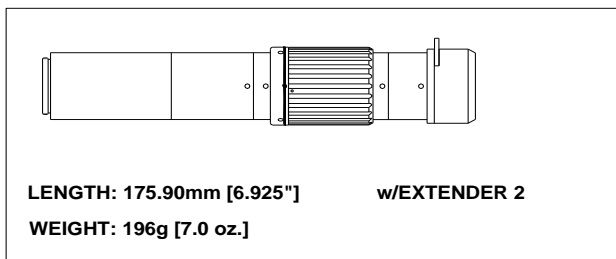

InfiniProbe™ MS Variable Magnification Lens Macro System

Suggested List Prices

Effective: December 01, 2022

InfiniProbe MS VARIABLE MAGNIFICATION LENS MACRO SYSTEM

InfiniProbe MS

490101 InfiniProbe MS with Extenders 1 and 2 and built-in Filter Holder $ 2,415.00

Note: The InfiniProbe MS focuses from infinity to as close as 16mm and from 0 to up to 4x.

Note: For industrial purposes, the InfiniProbe MS can be supplied without Iris control (set to a selected aperture) or with a probe tip construction that allows ring lights or other illuminating devices to be attached to its front. We will be pleased to quote on these variants.

Accessories

670905	CS-Mount Spacer (C5). Needed for CS-mount cameras only.	$ 35.00
990170	Small Mounting Clamp	105.00
991103	Retainer for Filter Holder (19-20mm diameter filters)	30.00

Prices and specifications are FOB Centennial, CO and are subject to change without notice.
InfiniProbe is a trademark of INFINITY PHOTO-OPTICAL COMPANY.

Patent pending.