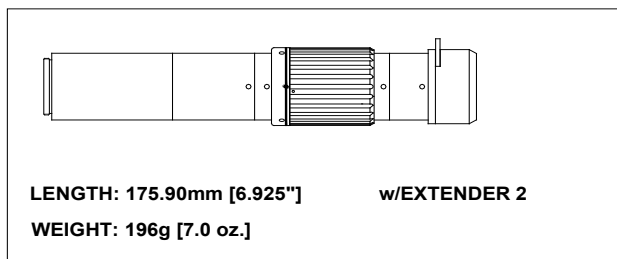

InfiniProbe™ MS Variable Magnification Lens Macro System

Suggested List Prices

Effective: April 05, 2021

InfiniProbe MS VARIABLE MAGNIFICATION LENS MACRO SYSTEM

InfiniProbe MS

490101 InfiniProbe MS with Extenders 1 and 2 and built-in Filter Holder $ 2,195.00

Note: The InfiniProbe MS focuses from infinity to as close as 16mm and from 0 to up to 4x.

Note: For industrial purposes, the InfiniProbe MS can be supplied without Iris control (set to a selected aperture) or with a probe tip construction that allows ring lights or other illuminating devices to be attached to its front. We will be pleased to quote on these variants.

Accessories

670905	CS-Mount Spacer (C5). Needed for CS-mount cameras only.	$	30.00
990170	Small Mounting Clamp		95.00
991103	Retainer for Filter Holder (19-20mm diameter filters)		25.00

FIXED APERTURE FRONT

PROBE FRONT

Prices and specifications are FOB Centennial, CO and are subject to change without notice.
InfiniProbe is a trademark of INFINITY PHOTO-OPTICAL COMPANY.

Patent pending.