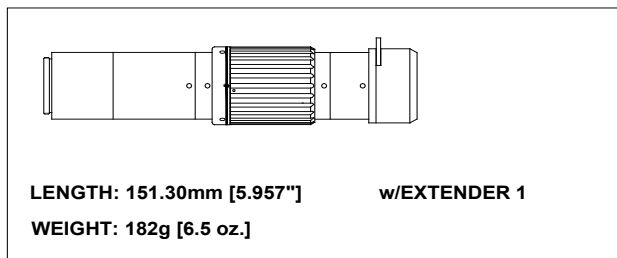

InfiniProbe™ MS Variable Magnification Lens Macro System

Suggested List Prices

Effective: April 05, 2021

InfiniProbe MS VARIABLE MAGNIFICATION LENS MACRO SYSTEM

InfiniProbe MS

490101 InfiniProbe MS with Extenders 1 and 2 and built-in Filter Holder $ 2,195.00

Note: The InfiniProbe MS focuses from infinity to as close as 16mm and from 0 to up to 4x.

Note: For industrial purposes, the InfiniProbe MS can be supplied without Iris control (set to a selected aperture) or with a probe tip construction that allows ring lights or other illuminating devices to be attached to its front. We will be pleased to quote on these variants.

Accessories

670905	CS-Mount Spacer (C5). Needed for CS-mount cameras only.	$	30.00
990170	Small Mounting Clamp		95.00
991103	Retainer for Filter Holder (19-20mm diameter filters)		25.00

FIXED APERTURE FRONT

PROBE FRONT

Prices and specifications are FOB Centennial, CO and are subject to change without notice.
InfiniProbe is a trademark of INFINITY PHOTO-OPTICAL COMPANY.

Patent pending.