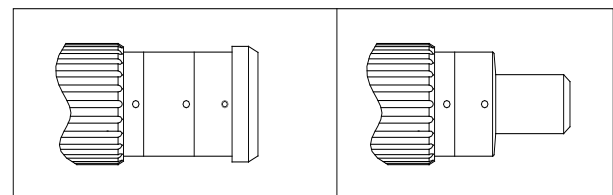

InfiniProbe™ MS Variable Magnification Lens Macro System

Suggested List Prices

Effective: April 05, 2021

InfiniProbe MS VARIABLE MAGNIFICATION LENS MACRO SYSTEM

InfiniProbe MS

490101 InfiniProbe MS with Extenders 1 and 2 and built-in Filter Holder $ 2,195.00

Note: The InfiniProbe MS focuses from infinity to as close as 16mm and from 0 to up to 4x.

Note: For industrial purposes, the InfiniProbe MS can be supplied without Iris control (set to a selected aperture) or with a probe tip construction that allows ring lights or other illuminating devices to be attached to its front. We will be pleased to quote on these variants.

Accessories

670905	CS-Mount Spacer (C5). Needed for CS-mount cameras only.	$	30.00
990170	Small Mounting Clamp		95.00
991103	Retainer for Filter Holder (19-20mm diameter filters)		25.00

FIXED APERTURE FRONT

PROBE FRONT

Prices and specifications are FOB Centennial, CO and are subject to change without notice.
InfiniProbe is a trademark of INFINITY PHOTO-OPTICAL COMPANY.

Patent pending.